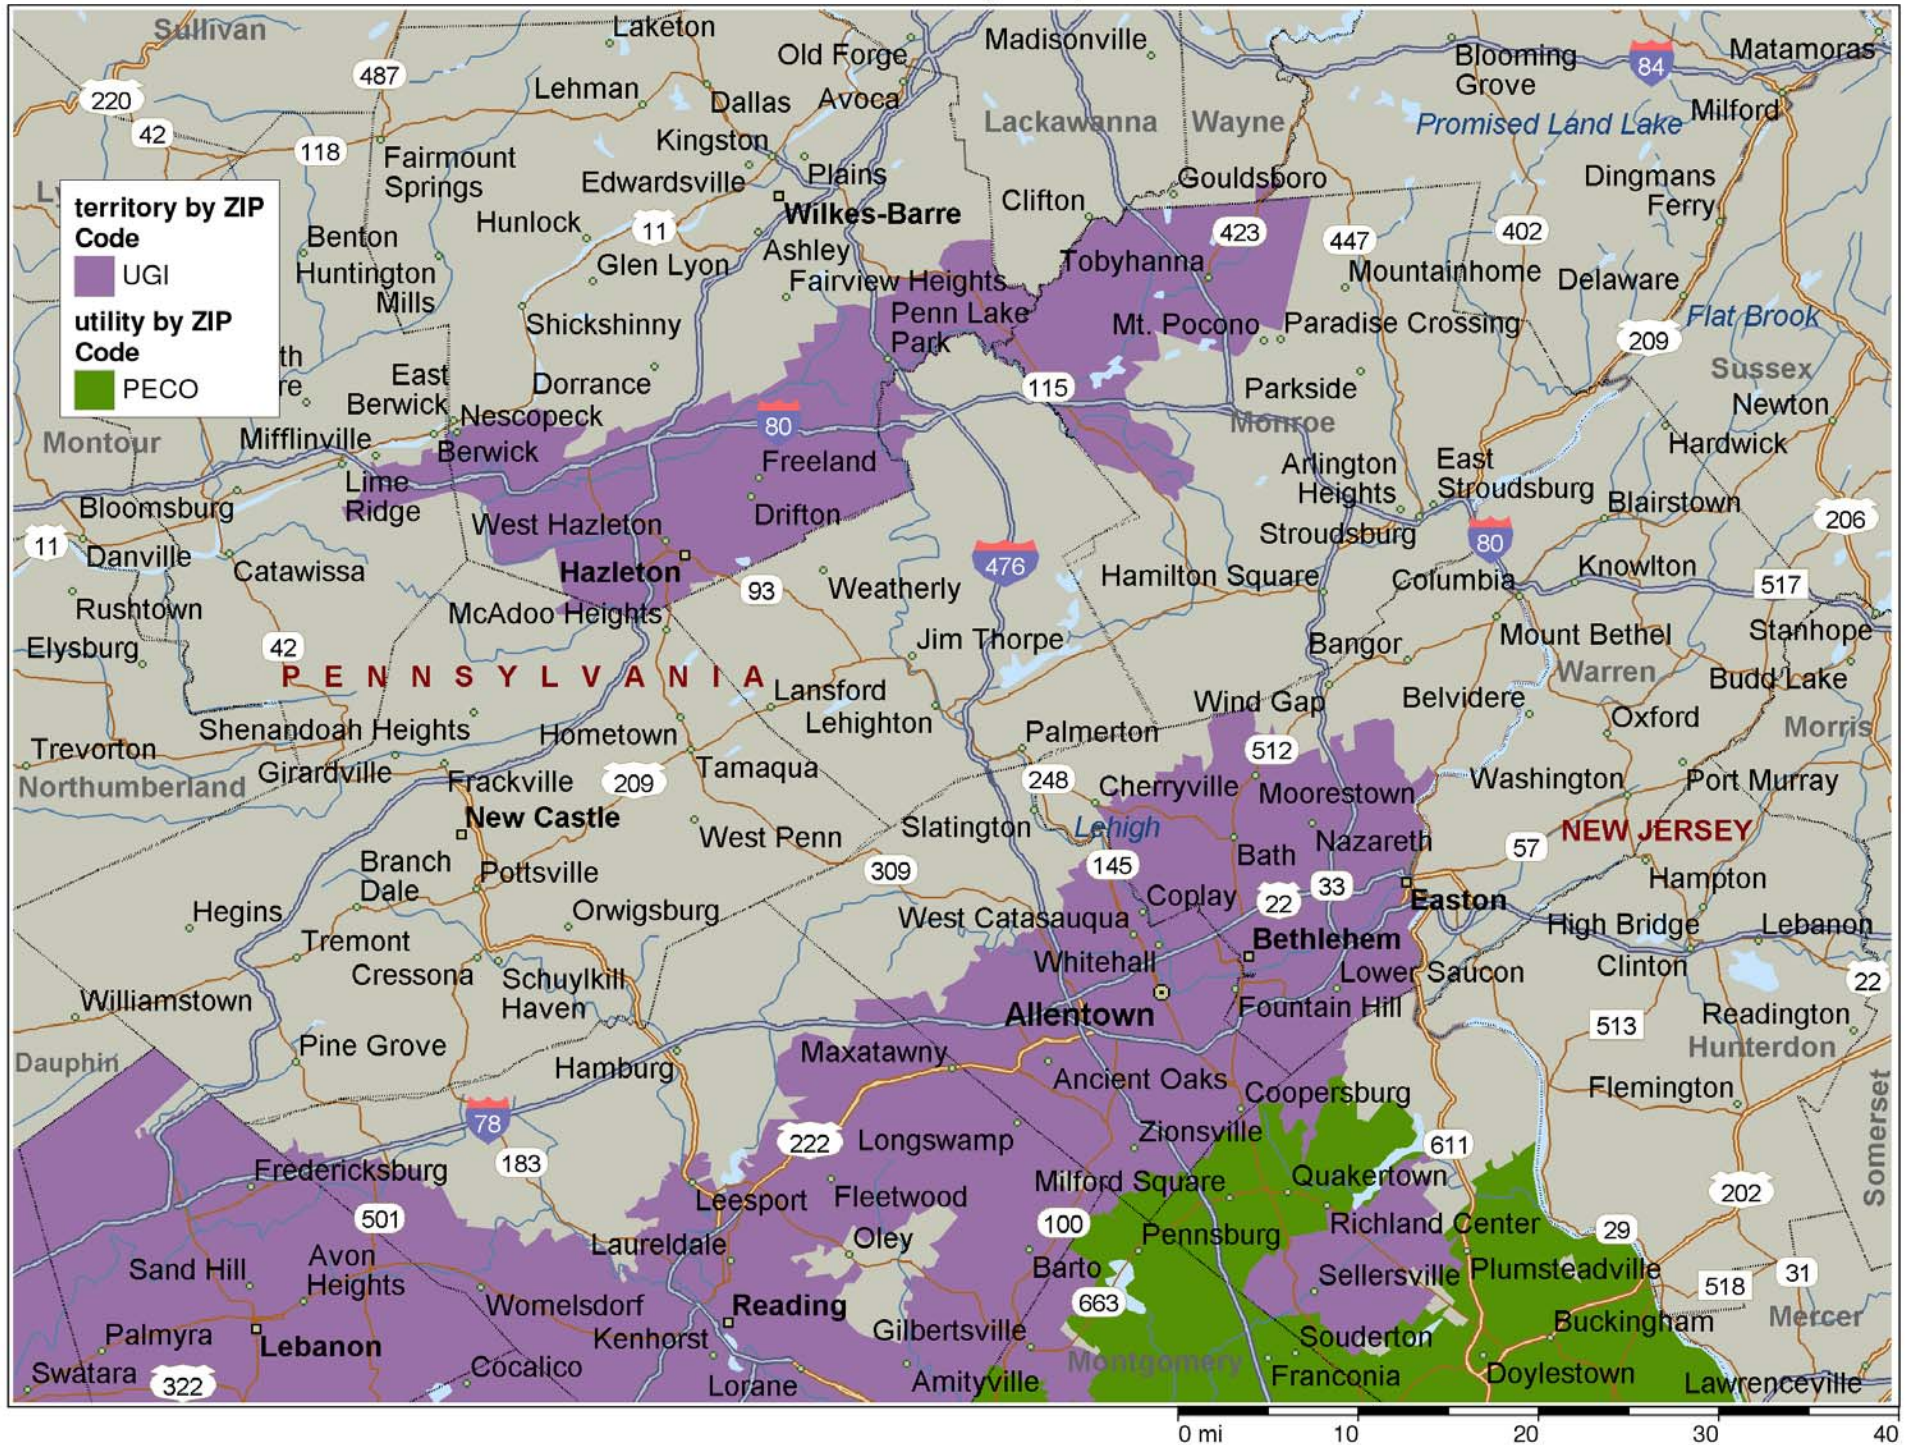

Utilities territory map-Gas

Copyright © and (P) 1988–2009 Microsoft Corporation and/or its suppliers. All rights reserved. <http://www.microsoft.com/mappoint/>
 Certain mapping and direction data © 2009 NAVTEQ. All rights reserved. The Data for areas of Canada includes information taken with permission from Canadian authorities, including: © Her Majesty the Queen in Right of Canada, © Queen's Printer for Ontario. NAVTEQ and NAVTEQ ON BOARD are trademarks of NAVTEQ. © 2009 Tele Atlas North America, Inc. All rights reserved. Tele Atlas and Tele Atlas North America are trademarks of Tele Atlas, Inc. © 2009 by Applied Geographic Systems. All rights reserved.