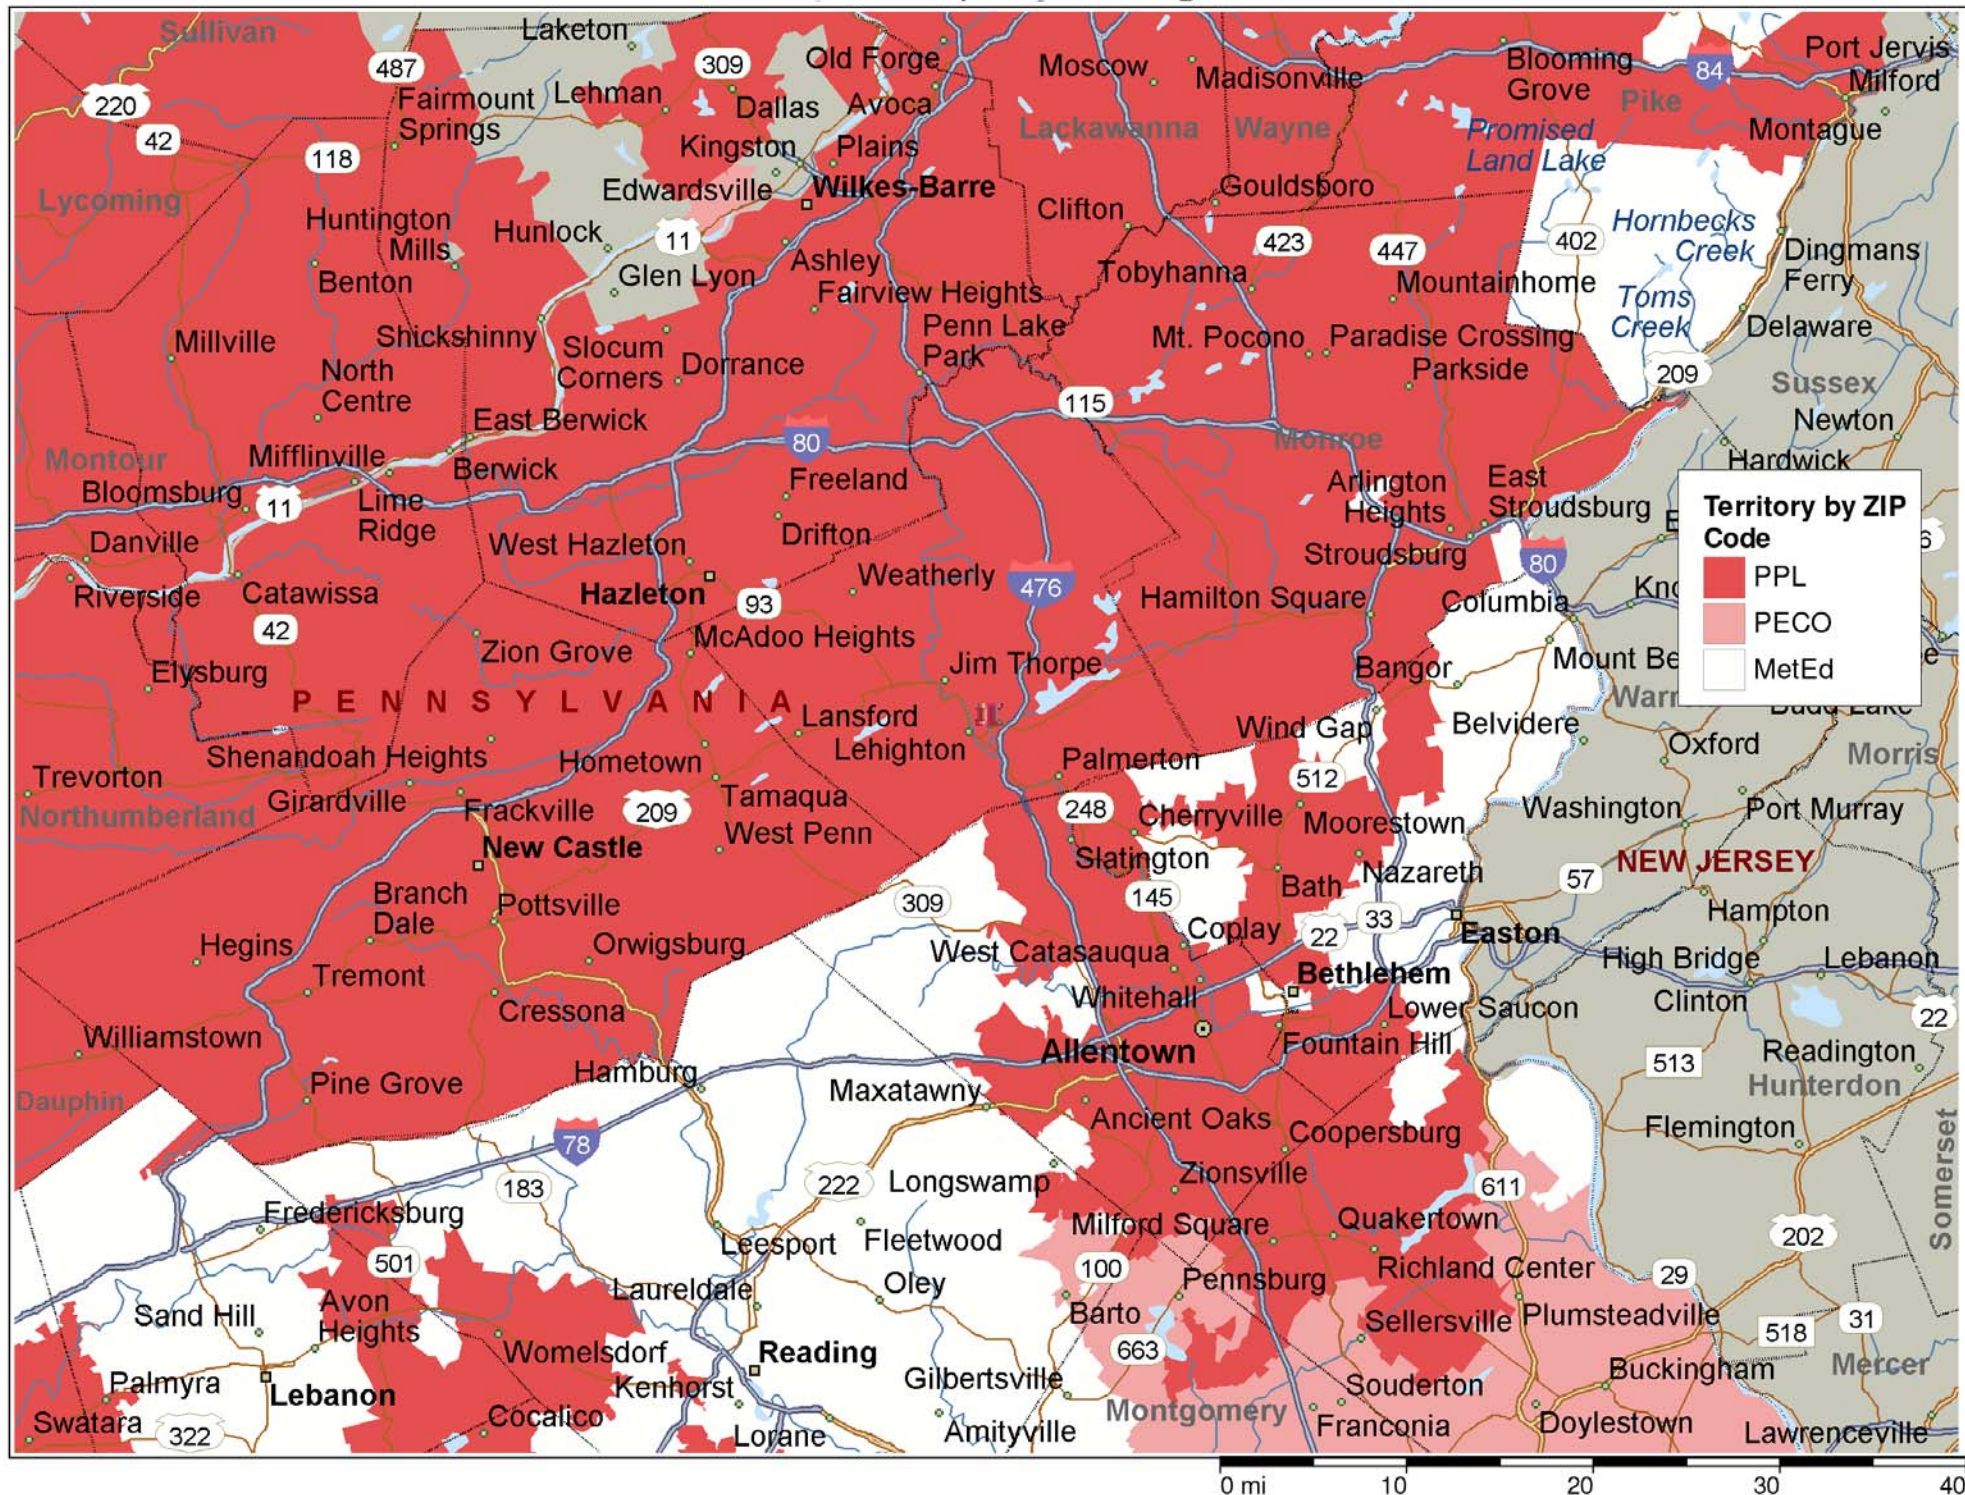

Utilities map-Electr-Aug2015

Territory by ZIP Code

- PPL
- PECO
- MetEd

0 mi 10 20 30 40

Copyright © and (P) 1988–2009 Microsoft Corporation and/or its suppliers. All rights reserved. <http://www.microsoft.com/mappoint/>
 Certain mapping and direction data © 2009 NAVTEQ. All rights reserved. The Data for areas of Canada includes information taken with permission from Canadian authorities, including: © Her Majesty the Queen in Right of Canada, © Queen's Printer for Ontario. NAVTEQ and NAVTEQ ON BOARD are trademarks of NAVTEQ. © 2009 Tele Atlas North America, Inc. All rights reserved. Tele Atlas and Tele Atlas North America are trademarks of Tele Atlas, Inc. © 2009 by Applied Geographic Systems. All rights reserved.